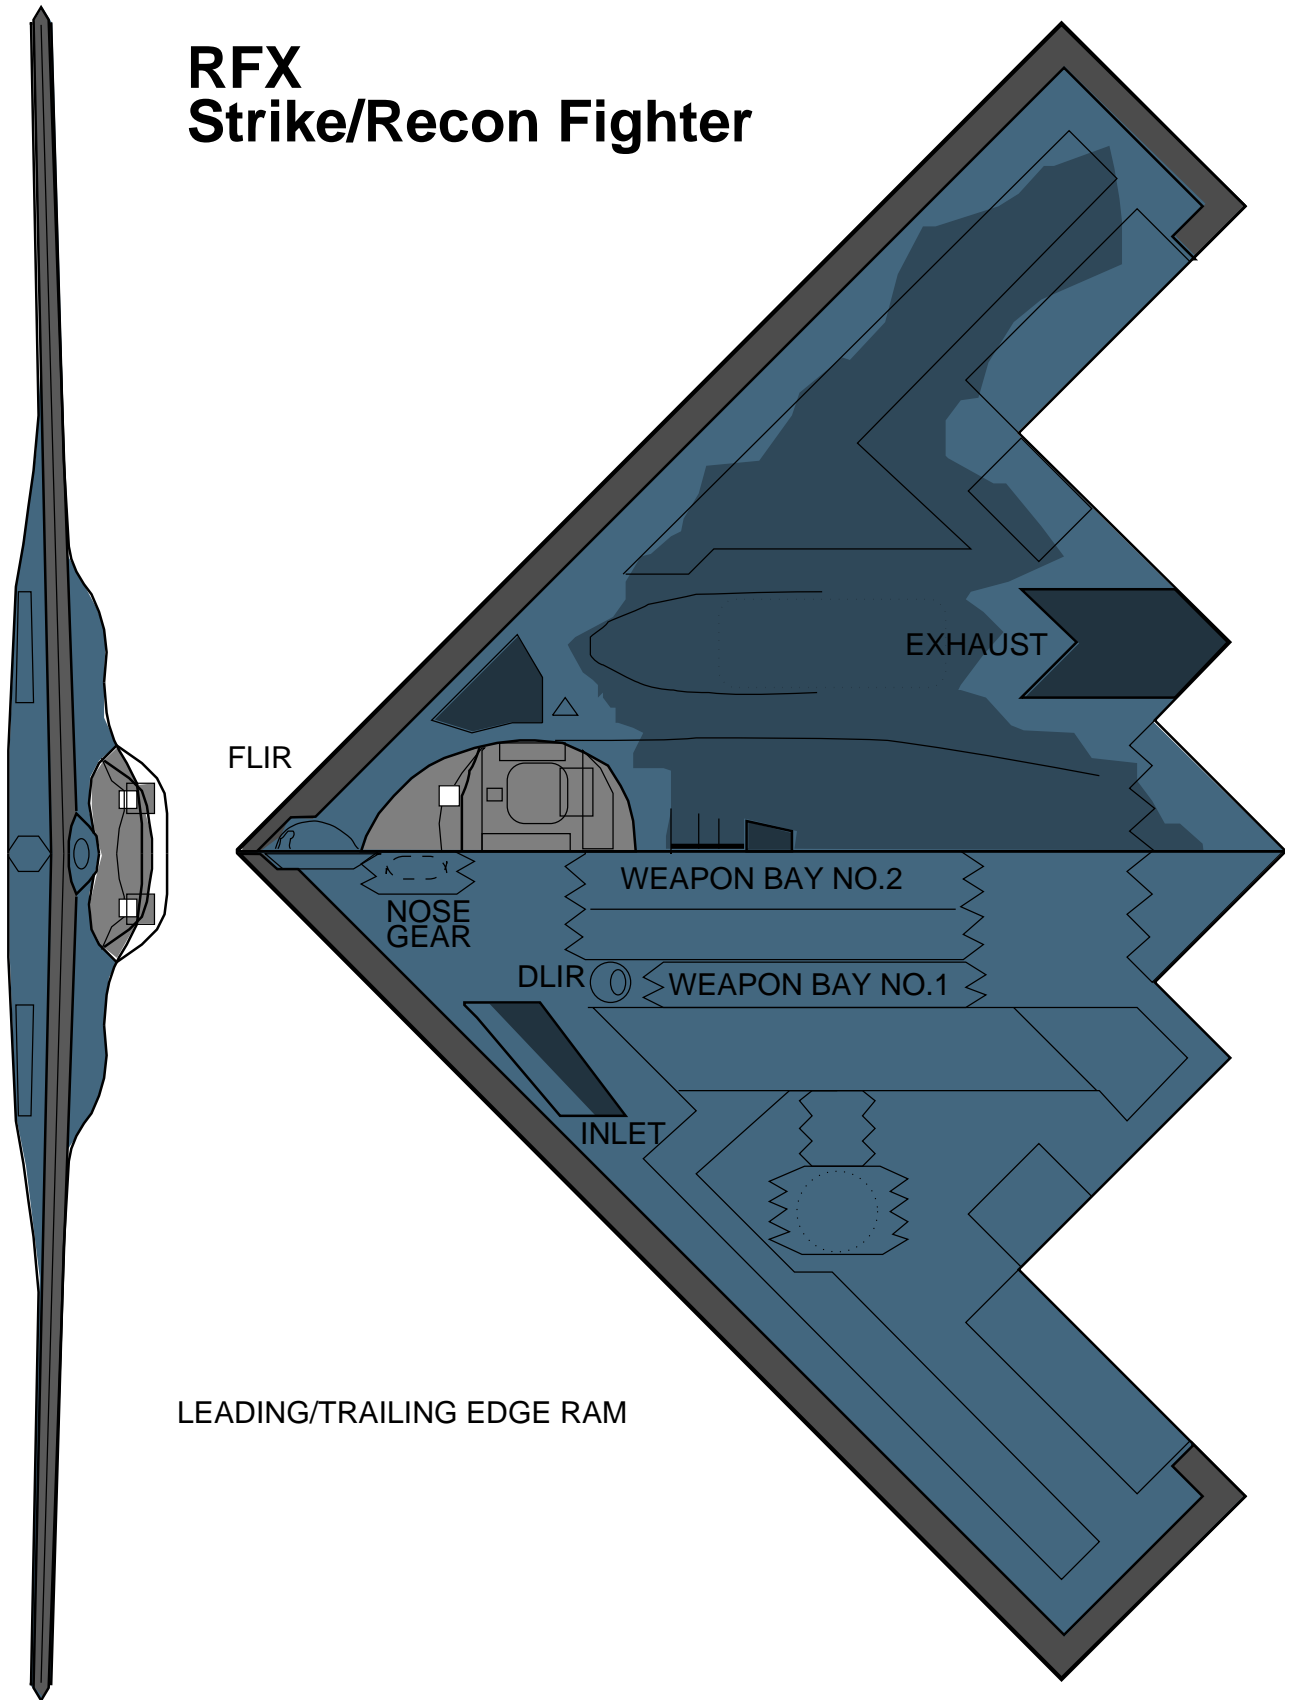

# RFX Strike/Recon Fighter

FLIR

EXHAUST

NOSE  
GEAR

WEAPON BAY NO.2

DLIR WEAPON BAY NO.1

INLET

LEADING/TRAILING EDGE RAM